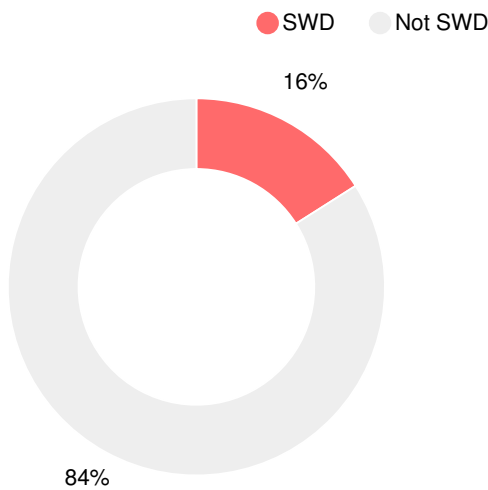

Performance Snapshot

- Glenn Hills Middle School's **overall performance is higher than 2% of schools in the state** and is lower than its district.
- Its students' **academic growth is higher than 11% of schools in the state** and similar to its district.
- **34.1% of its 8th grade students are reading at or above the grade level target.**

School Climate Star Rating

Financial Efficiency Star Rating

Per Pupil Expenditures

Race/Ethnicity

Economically Disadvantaged (ED)

Students with Disability (SWD)

English Language Learners (ELL)

Middle School