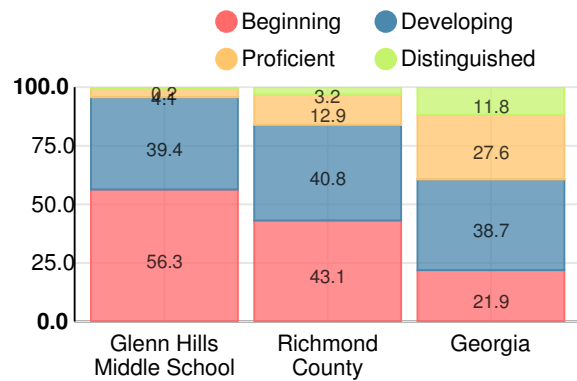

Performance Snapshot

- Glenn Hills Middle School's **overall performance is higher than 2% of schools in the state** and is lower than its district.
- Its students' **academic growth is higher than 11% of schools in the state** and similar to its district.
- **34.1% of its 8th grade students are reading at or above the grade level target.**

School Climate Star Rating

Financial Efficiency Star Rating

Per Pupil Expenditures

Race/Ethnicity

Economically Disadvantaged (ED)

Students with Disability (SWD)

English Language Learners (ELL)

Middle School

CCRPI Score

Glenn Hills Middle School

Indicator	2019
Content Mastery	25.0
Progress	69.2
Closing Gaps	13.9
Readiness	66.6
CCRPI Score	47.1

English

Percent of students scoring in each performance level on 2019 Georgia Milestones for middle school grades

Mathematics

Percent of students scoring in each performance level on 2019 Georgia Milestones for middle school grades

Science

Percent of students scoring in each performance level on 2019 Georgia Milestones for middle school grades