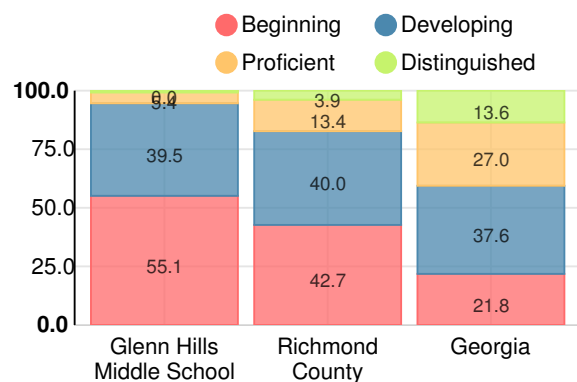

Performance Snapshot

- Glenn Hills Middle School's **overall performance is higher than 2% of schools in the state** and is lower than its district.
- Its students' **academic growth is higher than 11% of schools in the state** and similar to its district.
- **34.1% of its 8th grade students are reading at or above the grade level target.**

CCRPI Score

Glenn Hills Middle School

Indicator	2019
Content Mastery	25.0
Progress	69.2
Closing Gaps	13.9
Readiness	66.6
CCRPI Score	47.1

English

Percent of students scoring in each performance level on 2019 Georgia Milestones for middle school grades

Mathematics

Percent of students scoring in each performance level on 2019 Georgia Milestones for middle school grades

Science

Percent of students scoring in each performance level on 2019 Georgia Milestones for middle school grades

Social Studies

Percent of students scoring in each performance level on 2019 Georgia Milestones for middle school grades

Reading at or above the Grade Level Target (8th Grade)

Percent of students in grade 8 achieving Lexile measure greater than 1097