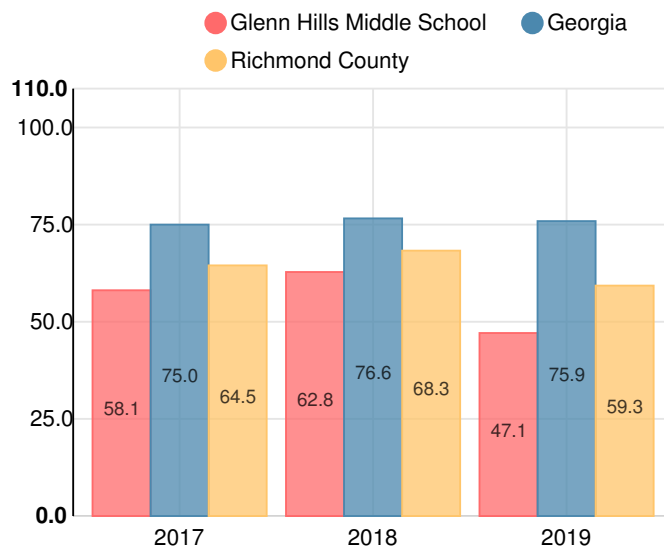

Glenn Hills Middle School

2941 Glenn Hills Dr, Augusta, GA 30906

(706)796-4705

Grades: 6-8

Enrollment: 626 students

Note: For information on educator qualifications and other federal reporting requirements, [click here](#). Discipline data are available in the [K-12 Student Discipline Dashboard](#).

Performance Snapshot

- Glenn Hills Middle School's **overall performance is higher than 2% of schools in the state** and is lower than its district.
- Its students' **academic growth is higher than 11% of schools in the state** and similar to its district.
- **34.1% of its 8th grade students are reading at or above the grade level target.**

School Wide

F47.1

Year	Glenn Hills Middle School
2019	F
2018	D
2017	F
2016	F
2015	F

Grade conversion	
A	90 - 100
B	80 - 89.9
C	70 - 79.9
D	60 - 69.9
F	0 - 59.9

CCRPI Single Score