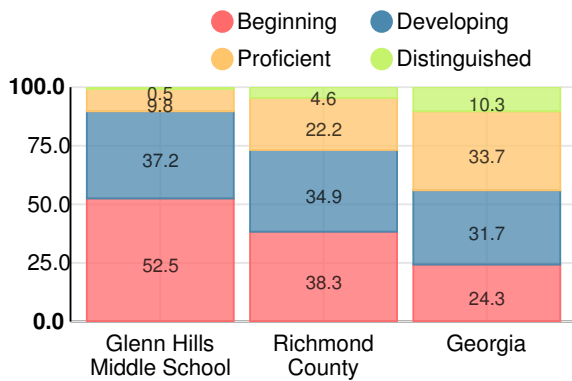

Performance Snapshot

- Glenn Hills Middle School's **overall performance is higher than 2% of schools in the state** and is lower than its district.
- Its students' **academic growth is higher than 11% of schools in the state** and similar to its district.
- **34.1% of its 8th grade students are reading at or above the grade level target.**

School Wide

F47.1

Year	Glenn Hills Middle School
2019	F
2018	D
2017	F
2016	F
2015	F

Grade conversion	
A	90 - 100
B	80 - 89.9
C	70 - 79.9
D	60 - 69.9
F	0 - 59.9

CCRPI Single Score

Student Mobility Rate

32.1%

School Climate Star Rating

Financial Efficiency Star Rating

Per Pupil Expenditures

Race/Ethnicity

Economically Disadvantaged (ED)

Students with Disability (SWD)

English Language Learners (ELL)

Middle School

CCRPI Score

Glenn Hills Middle School

Indicator	2019
Content Mastery	25.0
Progress	69.2
Closing Gaps	13.9
Readiness	66.6
CCRPI Score	47.1

English

Percent of students scoring in each performance level on 2019 Georgia Milestones for middle school grades