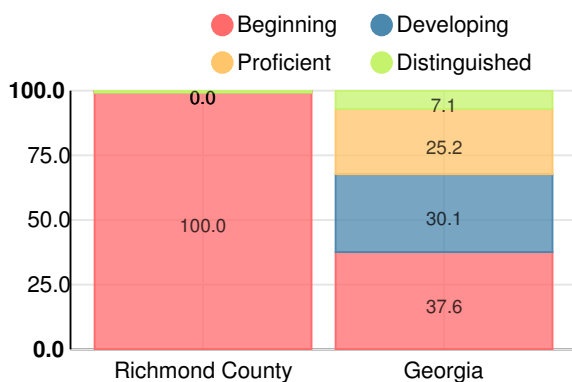

Performance Snapshot

- Glenn Hills Middle School's **overall performance is higher than 2% of schools in the state** and is lower than its district.
- Its students' **academic growth is higher than 11% of schools in the state** and similar to its district.
- **34.1% of its 8th grade students are reading at or above the grade level target.**

School Climate Star Rating

Financial Efficiency Star Rating

Per Pupil Expenditures

Race/Ethnicity

Economically Disadvantaged (ED)

Students with Disability (SWD)

English Language Learners (ELL)

Middle School

CCRPI Score

Glenn Hills Middle School

Indicator	2019
Content Mastery	25.0
Progress	69.2
Closing Gaps	13.9
Readiness	66.6
CCRPI Score	47.1

English

Percent of students scoring in each performance level on 2019 Georgia Milestones for middle school grades

Mathematics

Percent of students scoring in each performance level on 2019 Georgia Milestones for middle school grades

Science

Percent of students scoring in each performance level on 2019 Georgia Milestones for middle school grades